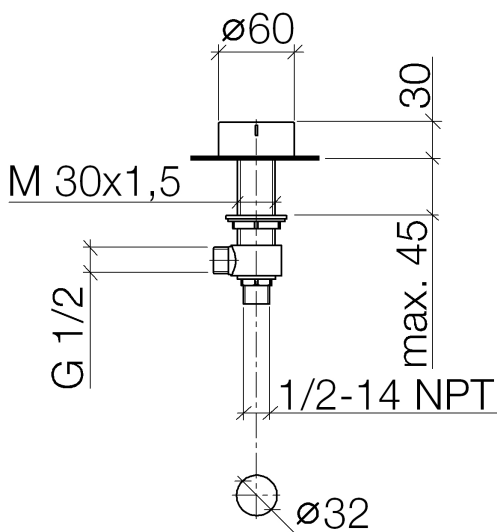

## Bathtub - CL.1

Deck valve counter-clockwise closing hot - polished chrome

Article number: 20 000 741-00

- 1-1/4" hole diameter
- Handle Ø 2-3/8"
- Without flange

polished chrome

## Dimensional drawing

All dimensions in mm / inch = mm x 0,0394

Bathtub - CL.1

Deck valve counter-clockwise closing hot - polished chrome

Article number: 20 000 741-00

### Flow rate chart

## Bathtub - CL.1

Deck valve counter-clockwise closing hot - polished chrome

Article number: 20 000 741-00