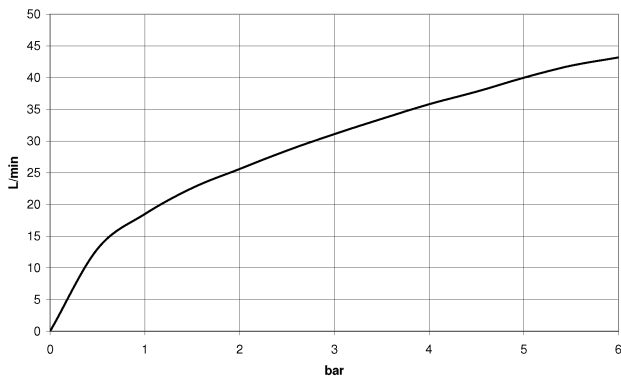

## Bathtub - CL.1

Deck valve counter-clockwise closing hot - polished chrome

Article number: 20 000 741-00

- 1-1/4" hole diameter
- Handle Ø 2-3/8"
- Without flange

polished chrome

## Dimensional drawing

All dimensions in mm / inch = mm x 0,0394

Bathtub - CL.1

Deck valve counter-clockwise closing hot - polished chrome

Article number: 20 000 741-00

### Flow rate chart