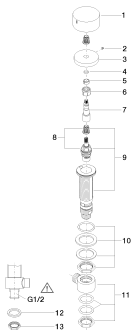

## Bathtub - CL.1

Deck valve counter-clockwise closing hot - polished chrome

Article number: 20 000 741-00

- 1-1/4" hole diameter
- Handle Ø 2-3/8"
- Without flange

polished chrome

## Dimensional drawing

All dimensions in mm / inch = mm x 0,0394

Bathtub - CL.1

Deck valve counter-clockwise closing hot - polished chrome

Article number: 20 000 741-00

### Flow rate chart

### Spare parts list

Number	Item Number	Designation	Number of units
--------	-------------	-------------	-----------------